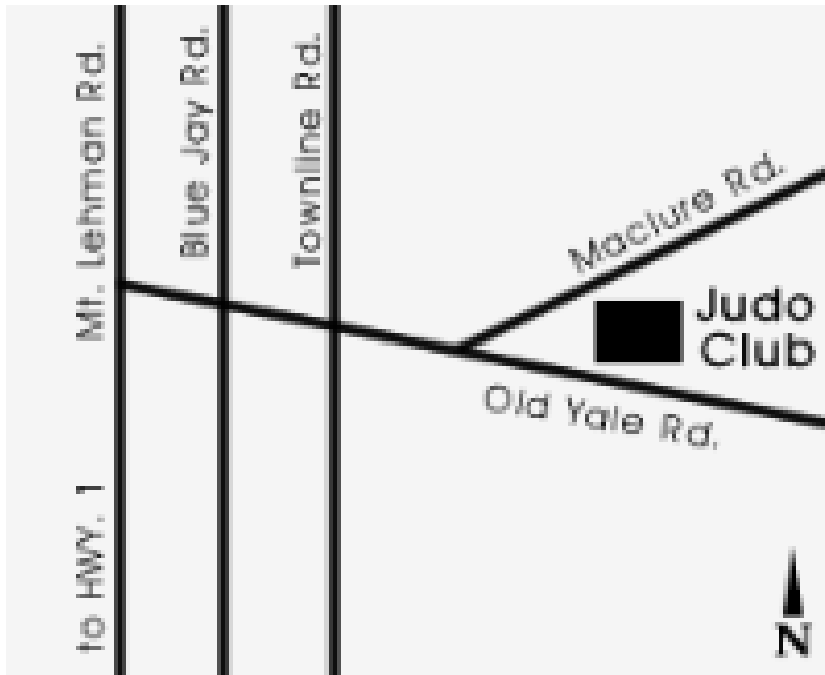

FOR MORE INFORMATION:

ABBOTSFORD JUDO CLUB

31410 Maclure Road, Abbotsford, BC. V2T 5G6
Corner of Old Yale & Maclure Road
(Elwood Park Area)

(604) 852-8014

www.abbotsfordjudo.com

The Abbotsford Judo Club is a non-profit organization devoted to serving the community of Abbotsford through the development and delivery of elite and recreational Judo and fitness programs.